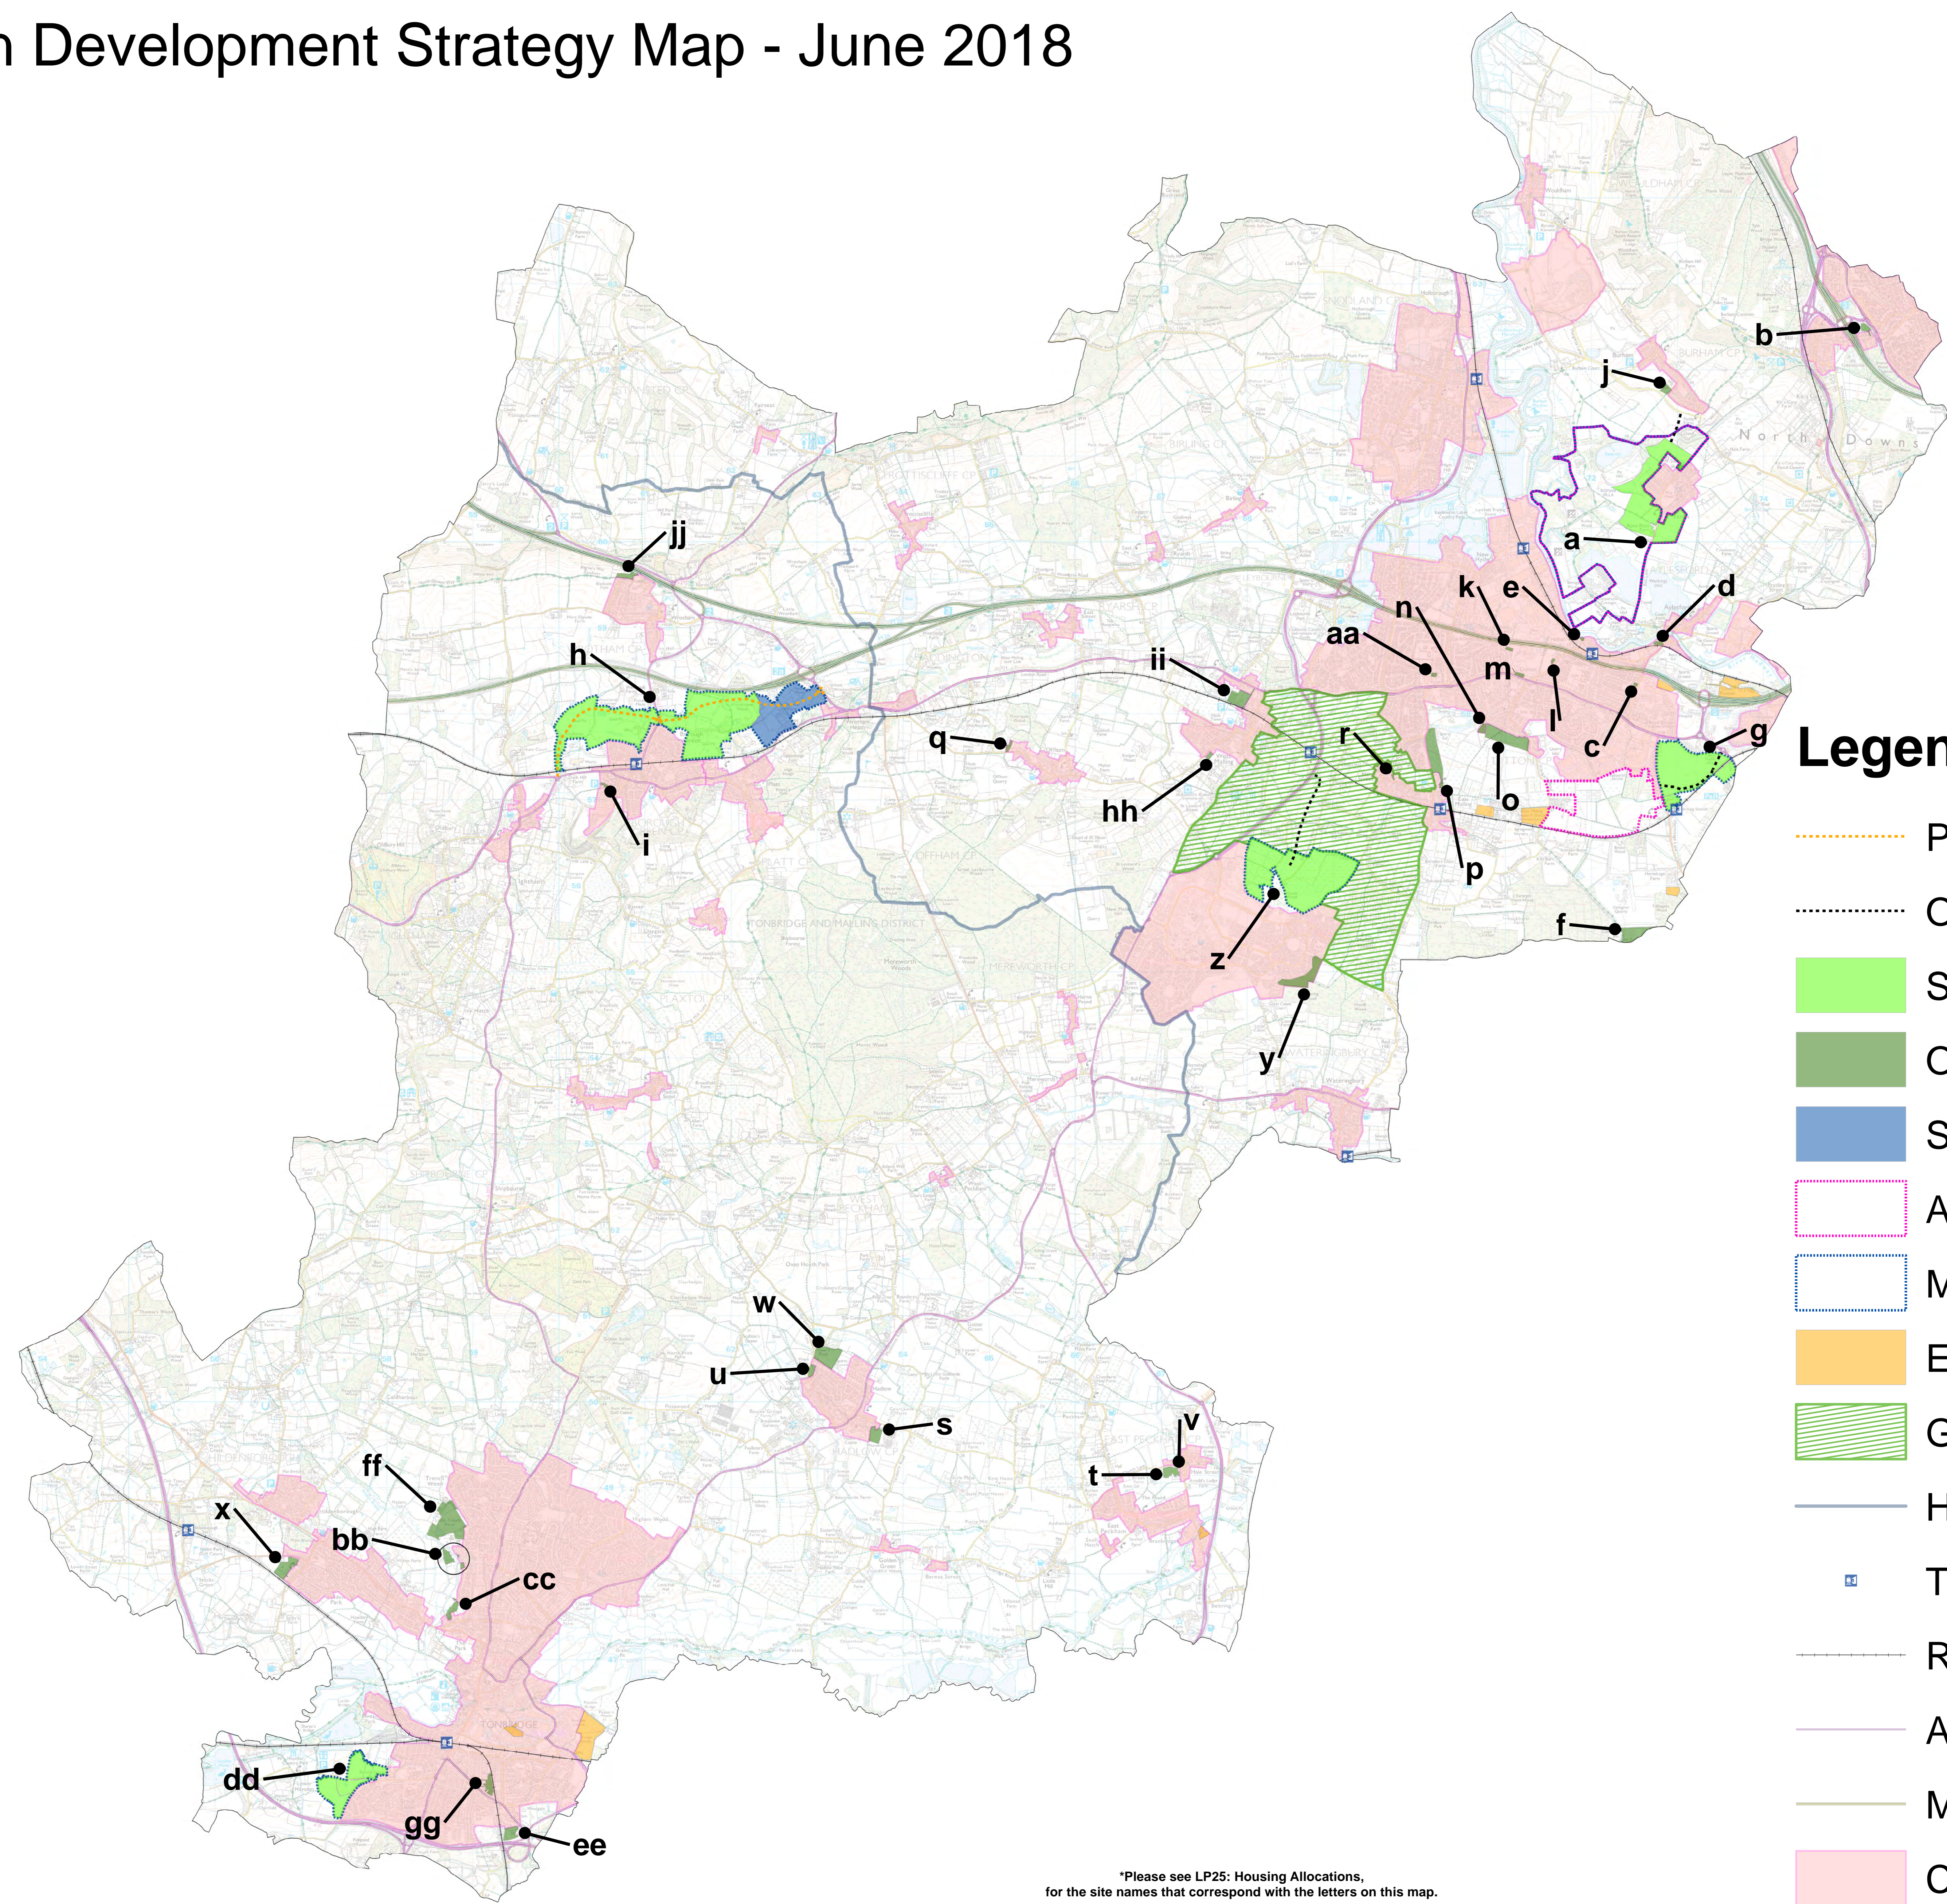

Local Plan Development Strategy Map - June 2018

Legend

- Proposed Relief Road
- Other Proposed Roads
- Strategic Sites
- Other Housing Allocations
- Safeguarded Land
- Area of Opportunity
- Master Plan
- Employment Land Allocations
- Green Belt Extension
- Housing Market Area
- Train Stations
- Railway lines
- A Roads
- Motorways
- Confines of built up areas

*Please see LP25: Housing Allocations, for the site names that correspond with the letters on this map.